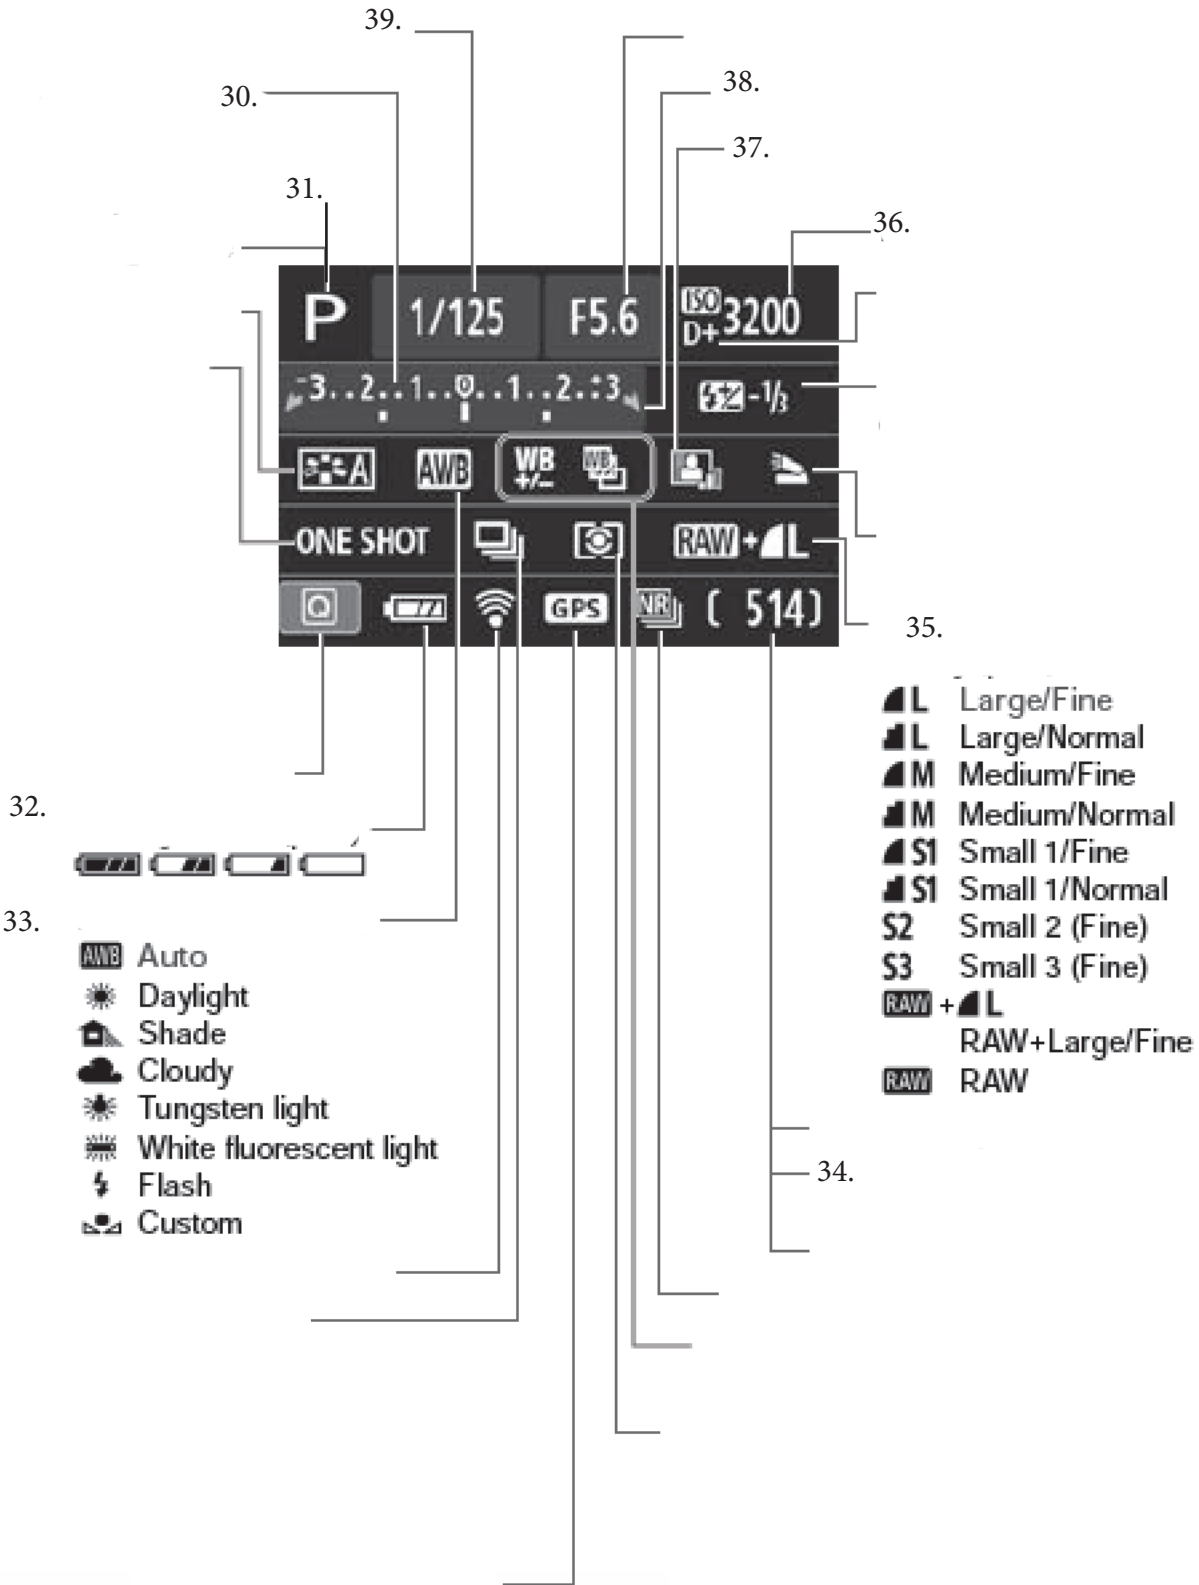

Video Camera Parts

Viewfinder Information

Mode Dial

The Mode Dial includes the Basic Zone modes and Creative Zone modes.

48. Creative Zone

These modes give you more control for shooting various subjects.

- P :
- Tv :
- Av :
- M :