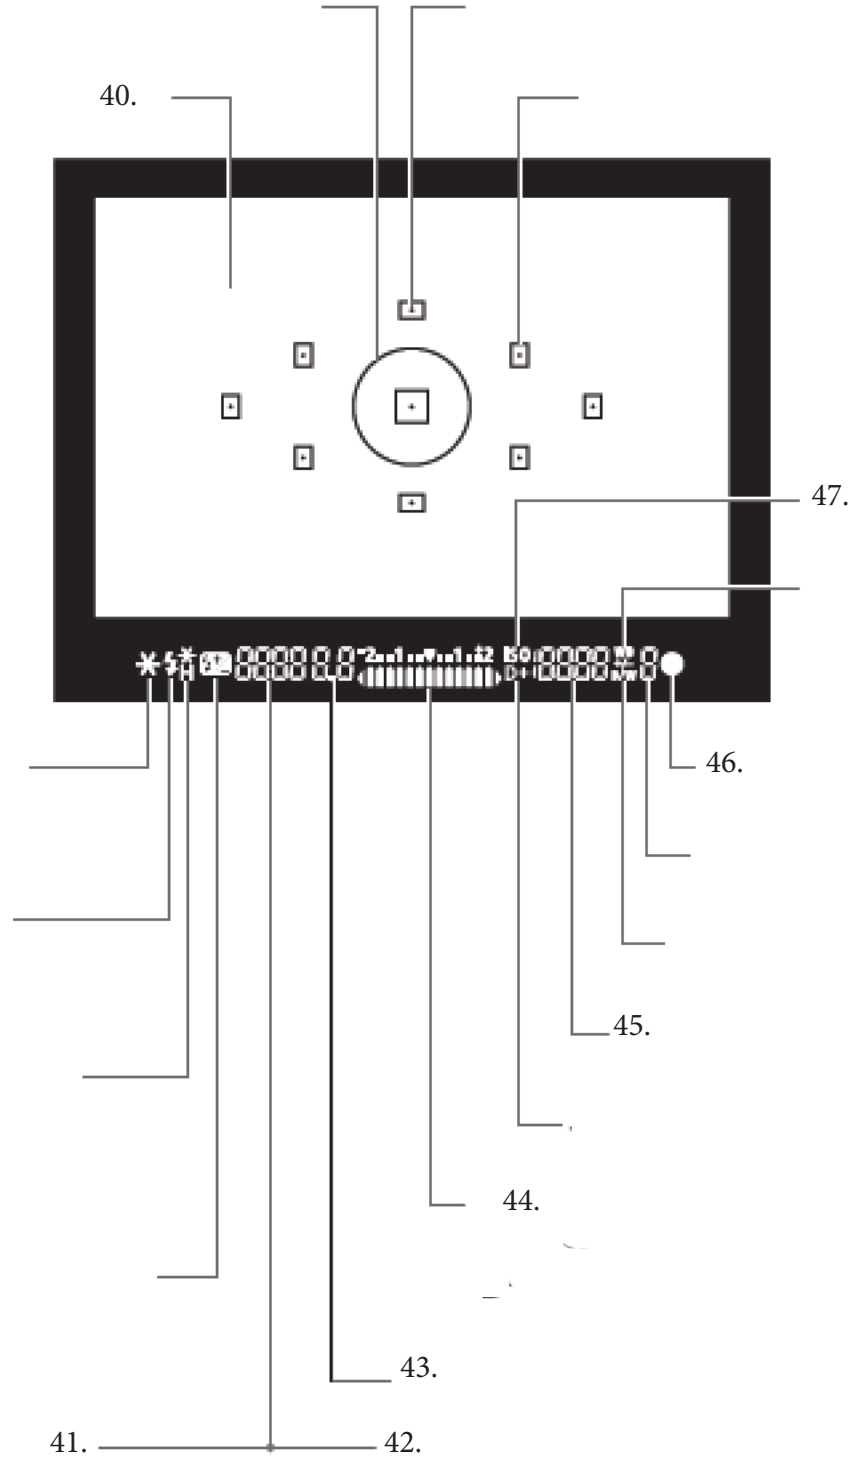

Video Camera Parts

Viewfinder Information

Mode Dial

The Mode Dial includes the Basic Zone modes and Creative Zone modes.

48. Creative Zone

These modes give you more control for shooting various subjects.

- P :
- Tv :
- Av :
- M :