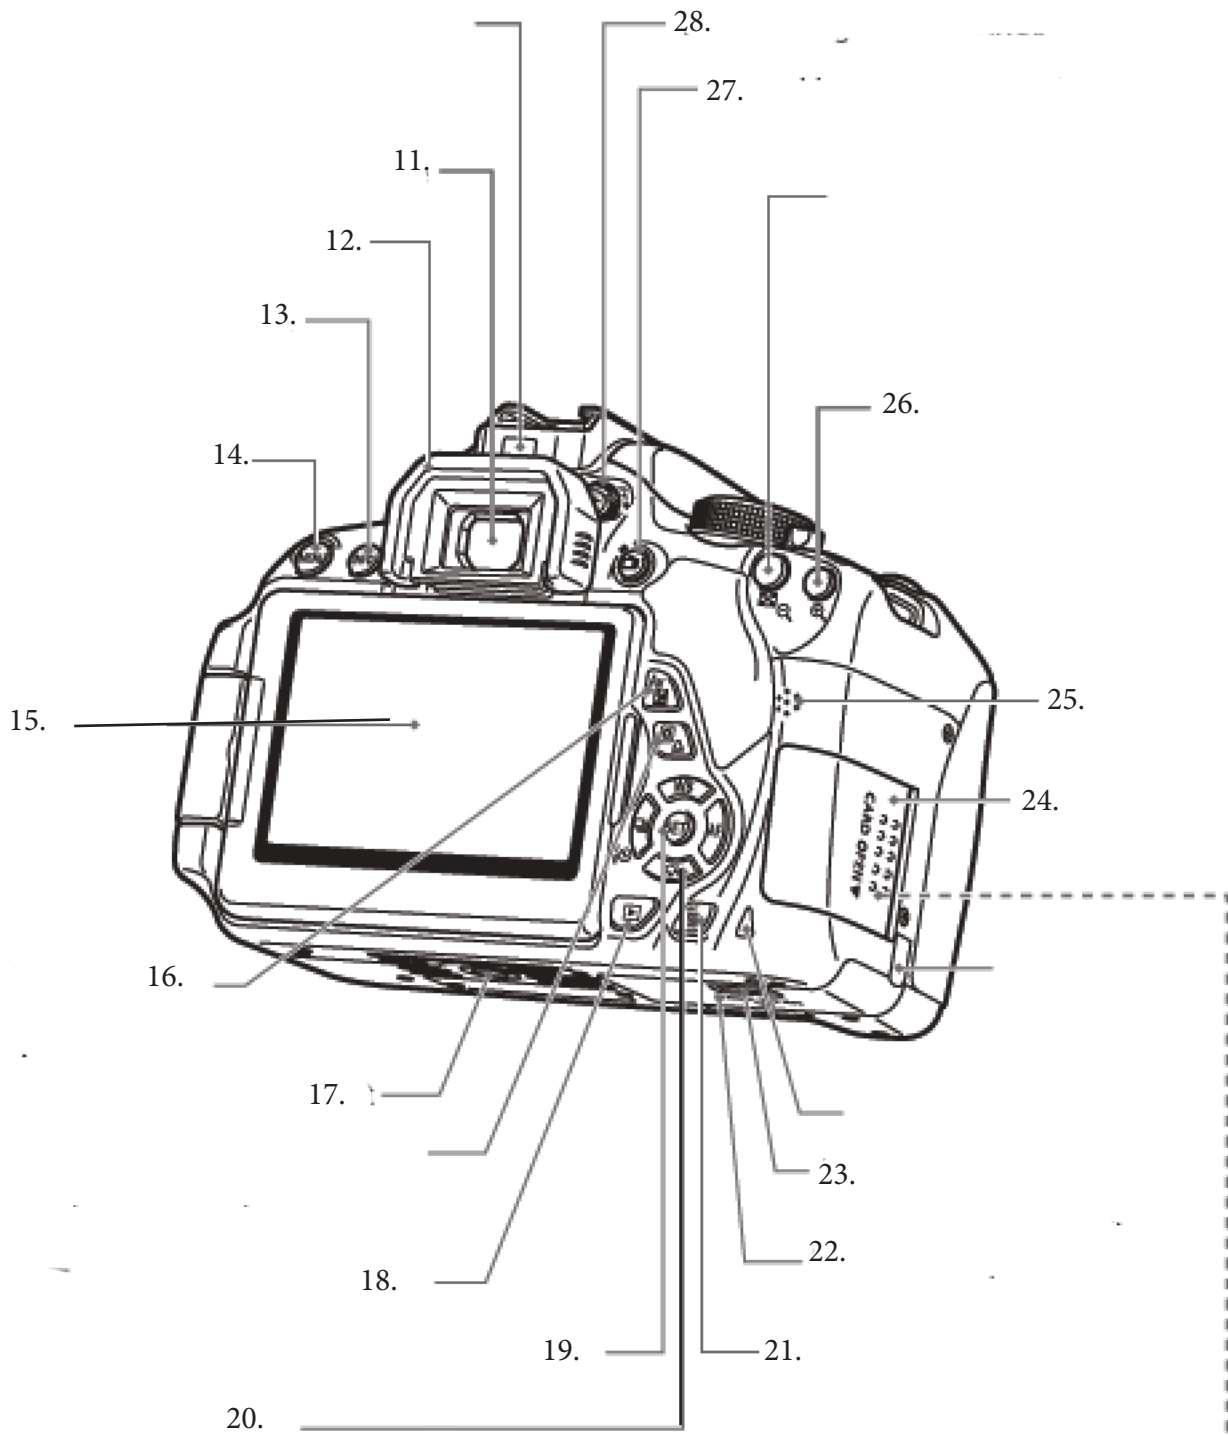

Video Camera Parts

Viewfinder Information

Mode Dial

The Mode Dial includes the Basic Zone modes and Creative Zone modes.

48. Creative Zone

These modes give you more control for shooting various subjects.

- P :
- Tv :
- Av :
- M :