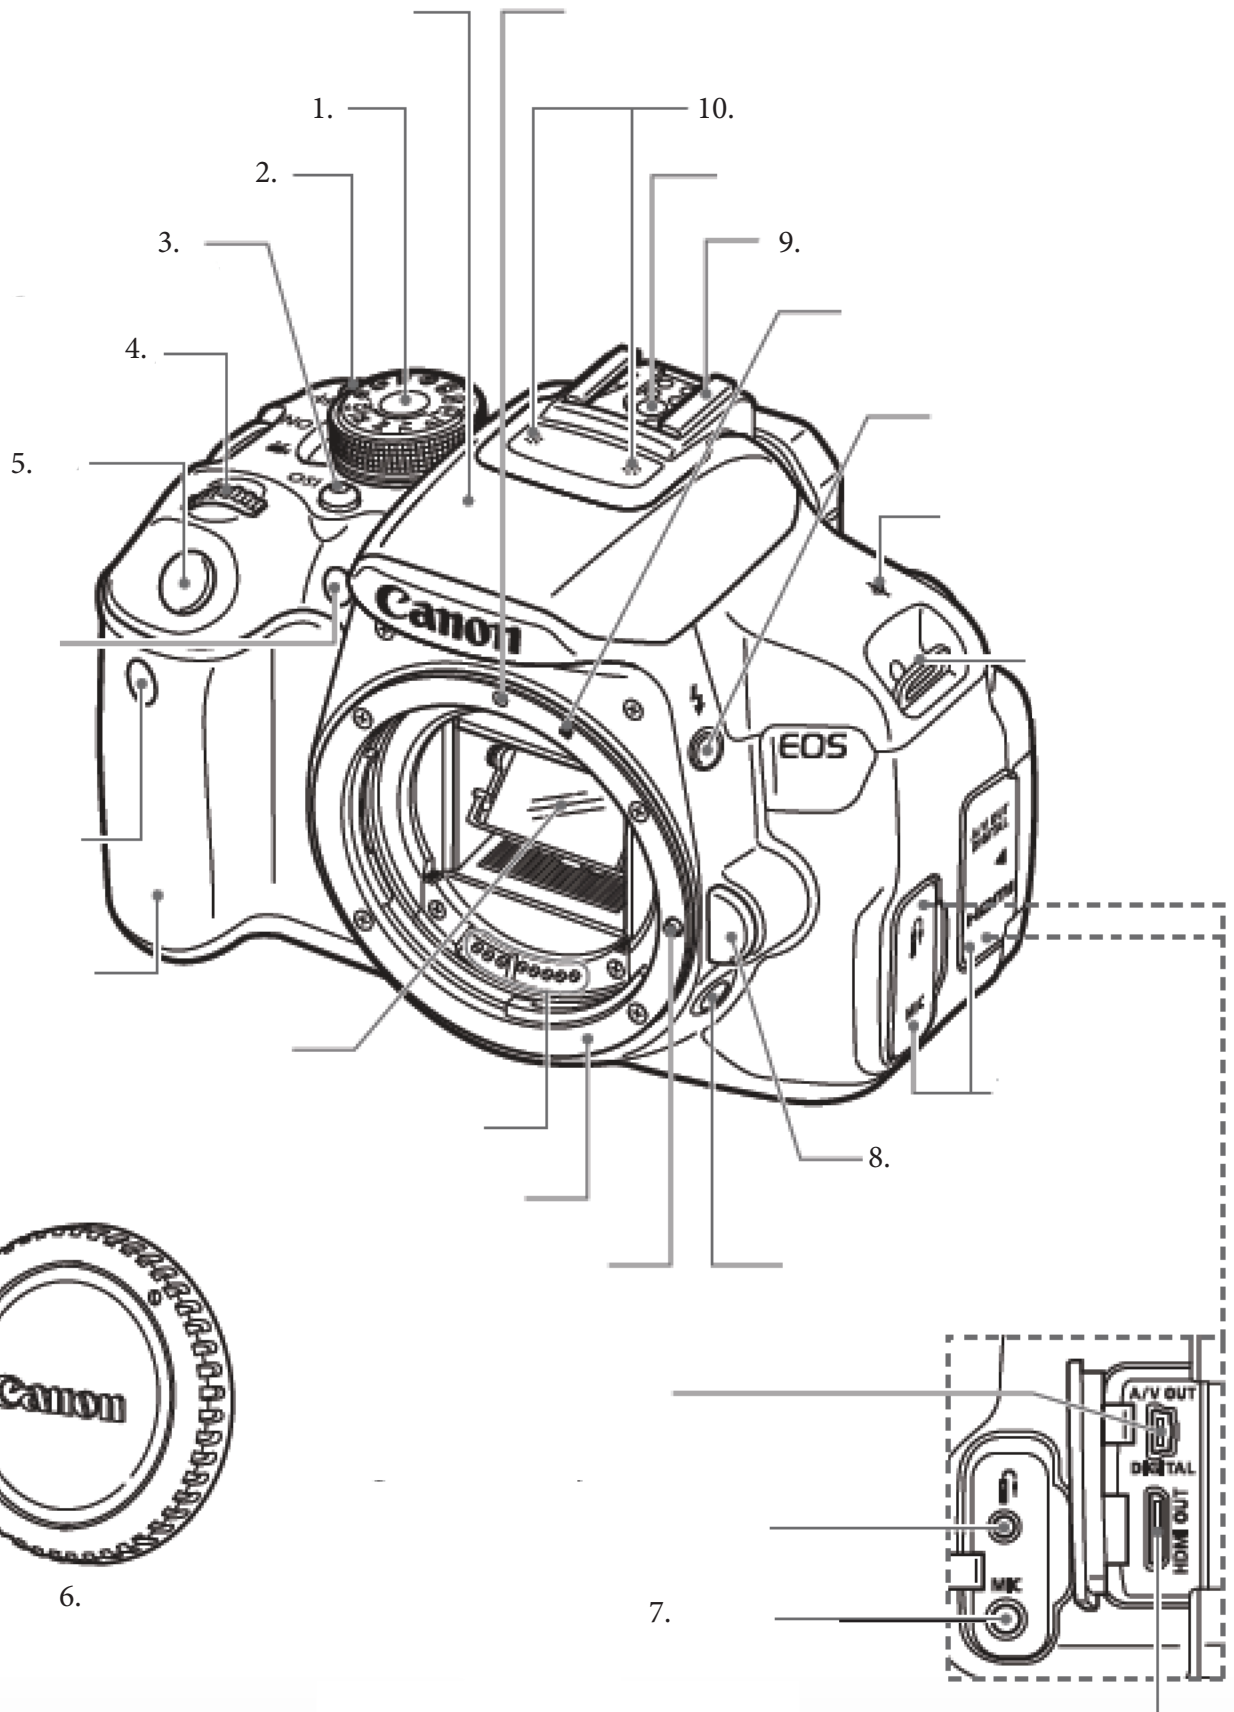

Video Camera Parts

Viewfinder Information

Mode Dial

The Mode Dial includes the Basic Zone modes and Creative Zone modes.

48. Creative Zone

These modes give you more control for shooting various subjects.

- P :
- Tv :
- Av :
- M :